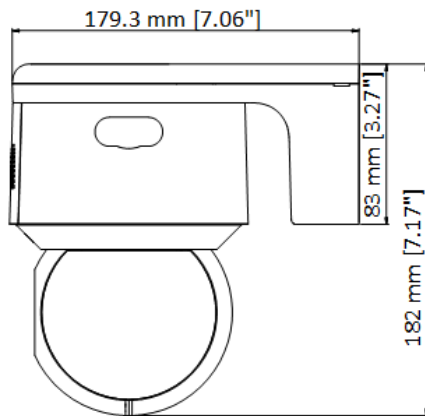

protection is a must. Typical application scenarios include coastlines, docks, chemical plants, and more.
Moderate protection	Hikvision products at this level are equipped for use in areas with moderate anti-corrosion demands. Typical application scenarios include coastal areas about 2 kilometers (1.24 miles) away from coastlines, as well as areas affected by acid rain.
No specific protection	Hikvision products at this level are equipped for use in areas where no specific anti-corrosion protection is needed.

▪ **Dimension**