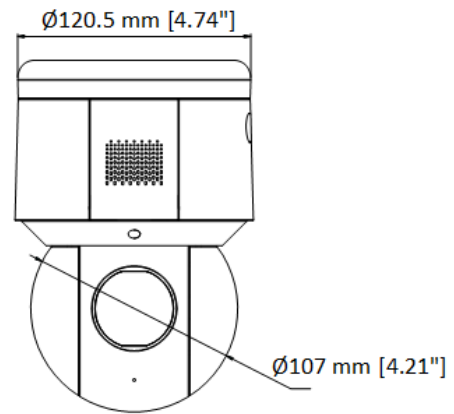

protection is a must. Typical application scenarios include coastlines, docks, chemical plants, and more.
Moderate protection	Hikvision products at this level are equipped for use in areas with moderate anti-corrosion demands. Typical application scenarios include coastal areas about 2 kilometers (1.24 miles) away from coastlines, as well as areas affected by acid rain.
No specific protection	Hikvision products at this level are equipped for use in areas where no specific anti-corrosion protection is needed.

▪ **Dimension**