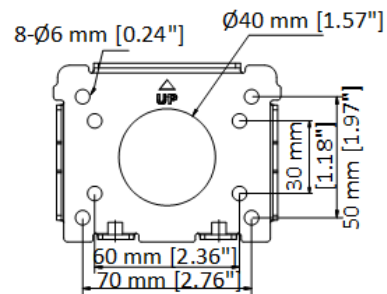

protection is a must. Typical application scenarios include coastlines, docks, chemical plants, and more.
Moderate protection	Hikvision products at this level are equipped for use in areas with moderate anti-corrosion demands. Typical application scenarios include coastal areas about 2 kilometers (1.24 miles) away from coastlines, as well as areas affected by acid rain.
No specific protection	Hikvision products at this level are equipped for use in areas where no specific anti-corrosion protection is needed.

▪ **Dimension**